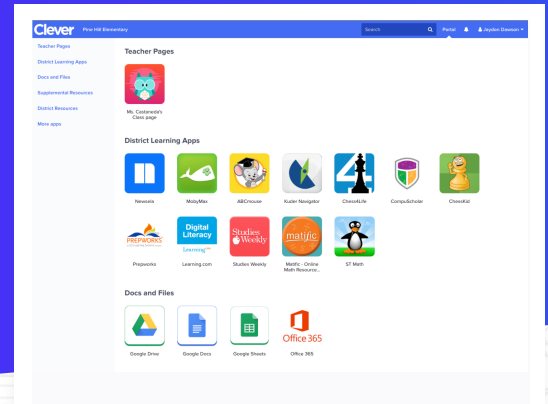

# Student home login guide

Help your child use learning technology at home

Hi Families,

This year our school is using Clever as an easy way for your child to access all the learning applications they use at school in one location: the Clever Portal!